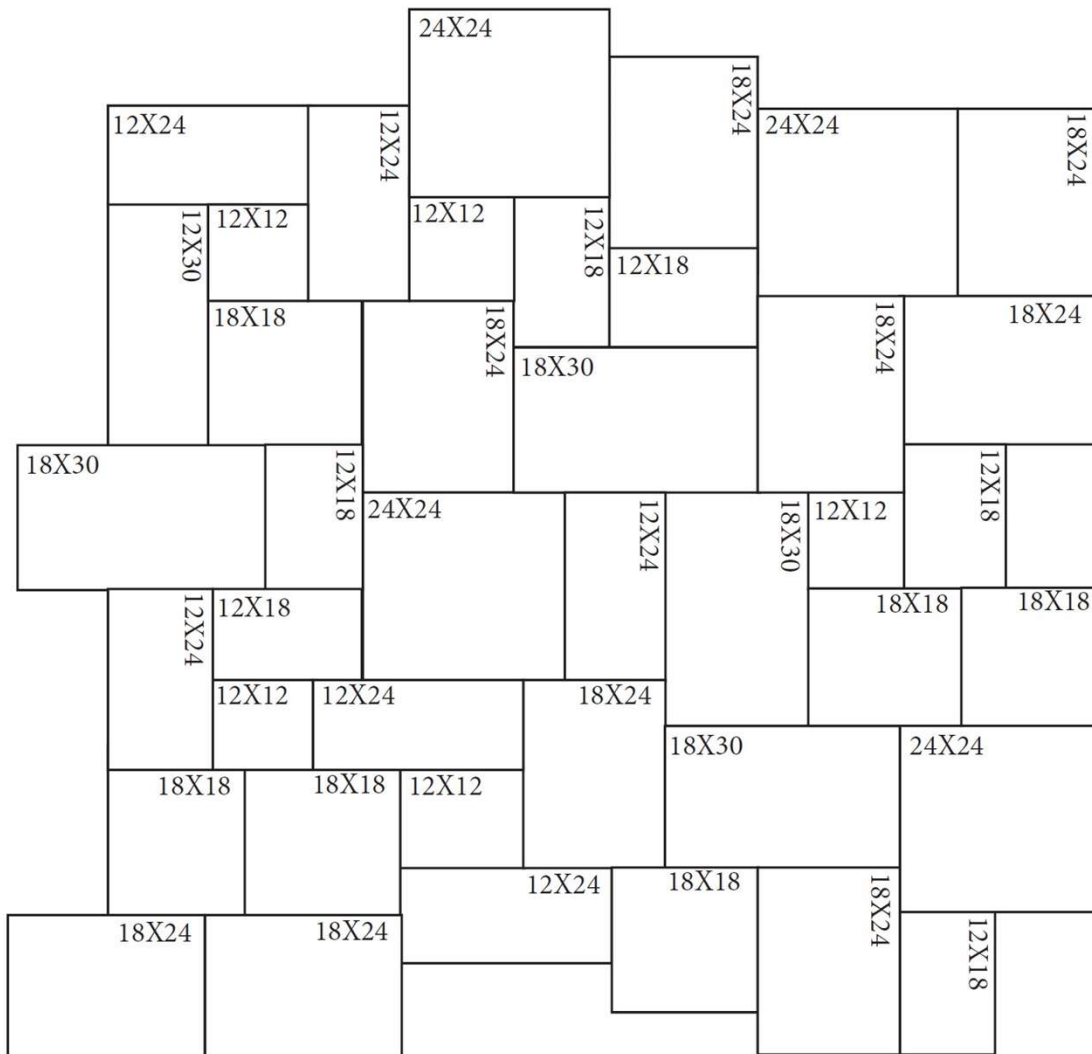

SKOKIE VALLEY MATERIAL SUPPLY

Pattern # 2 – 10' x 10' Continuing Pattern

12" x 12" – 5 pcs	12" x 18" – 6 pcs	12" x 24" – 6 pcs
12" x 30" – 1 pc	18" x 18" – 6 pcs	18" x 24" – 8 pcs
18" x 30" – 4 pcs	24" x 24" – 4 pcs	

Tri-State Cut Stone & Brick
 10333 Vans Drive
 Frankfort, IL 60423
 815-469-7550

Skokie Valley Material Supply
 3640 Lake Ave
 Wilmette, IL 60091
 847-251-5511