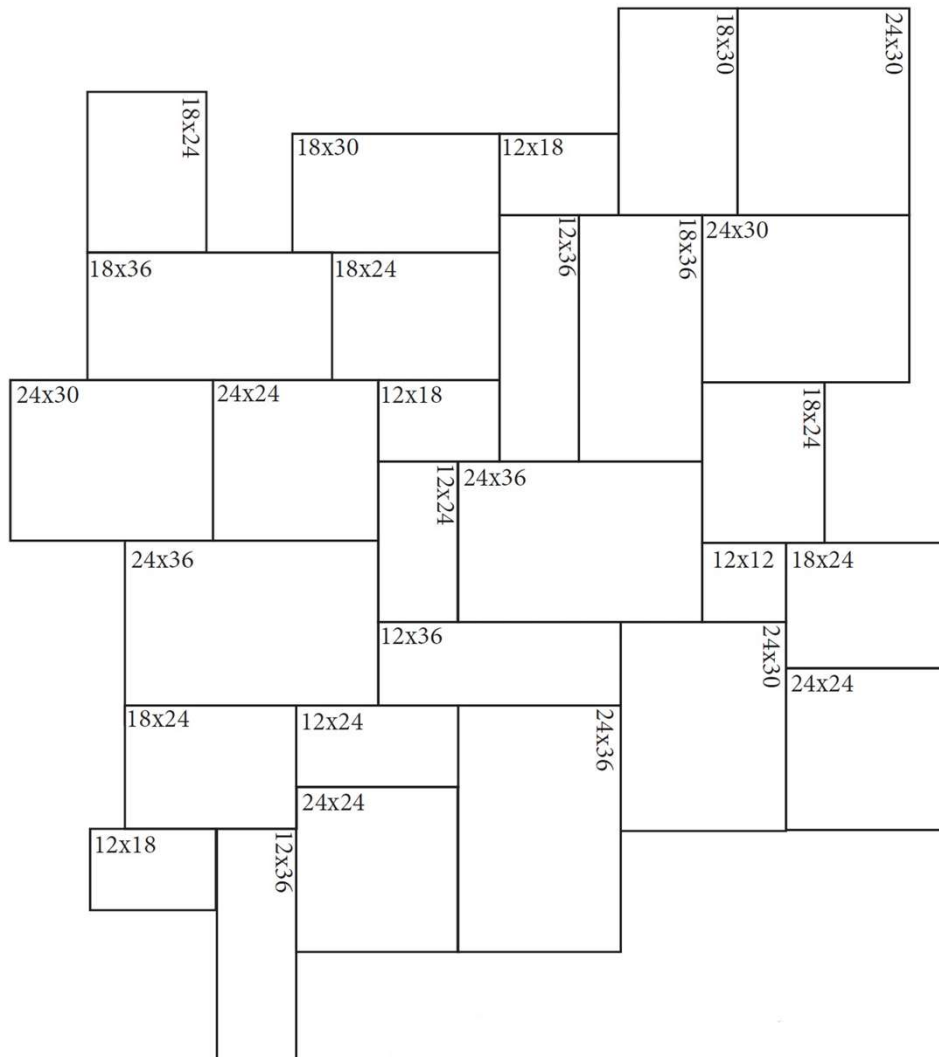

SKOKIE VALLEY MATERIAL SUPPLY

Pattern # 4 – 10' x 10' Continuing Pattern

12" x 12" – 1 pc	12" x 18" – 3 pcs	12" x 24" – 2 pcs
12" x 36" – 3 pcs	18" x 24" – 5 pcs	18" x 30" – 2 pcs
18" x 36" – 2 pcs	24" x 24" – 3 pcs	24" x 30" – 4 pcs
24" x 36" – 3 pcs		

Tri-State Cut Stone & Brick
 10333 Vans Drive
 Frankfort, IL 60423
 815-469-7550

Skokie Valley Material Supply
 3640 Lake Ave
 Wilmette, IL 60091
 847-251-5511